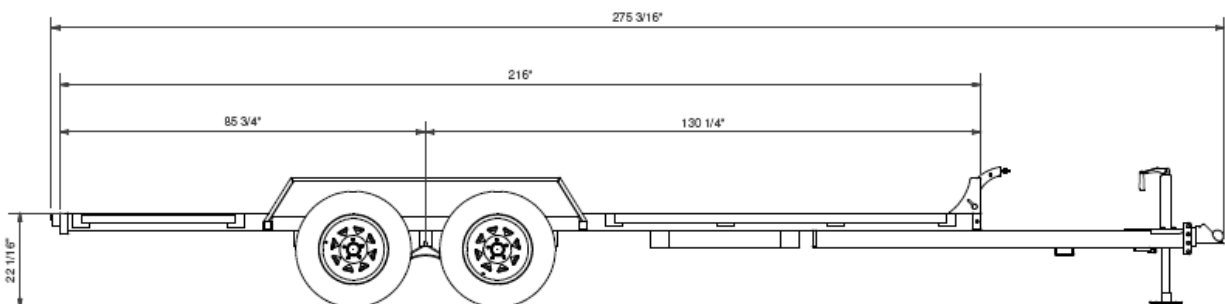

LB18T-07
18' Tandem Axle Car Hauler
Slide In Ramps

Standard Features:

- | | |
|---------------------------|---|
| 18' Working Deck | Breakaway Kit |
| 8' 6" Overall Width | Protected Wiring |
| 81" Between Fenders | LED Lighting Package |
| Plank Deck | Fully Enclosed Wiring |
| Steel Slide In Ramps | Bolt-on Safety chains & Hooks |
| Spare Tire Carrier | Lippert Brand Axles |
| Welded Fenders | Radial 10 Ply Tires |
| Stake Pockets & Rub Rails | Steel Component cleaned with Steel Shot Blast |
| Front Rail | PPG Paint with Two Way Hardener |

Dimensions	
Back of Trailer to Center Axle	85 3/4"
Front of Trailer to Center Axle	130 1/4"
Deck L x W	216" x 81"
Deck Height	22 1/16"
Total Length of Trailer	275 3/16"

Standard Parts	
Part# 61189 – AXLE 35-545E 94.0" X 82.0" STR DOUBLE EYE U/S	Part# 1329 – LIGHT CLEARANCE AMBER 0.6875" ROUND LED W/ GROMMET
Part# 51105 – JUNC BOX AND 6FT LEAD PACKAGE	Part# 1332 – LIGHT CLEARANCE RED 0.6875" ROUND LED W/ GROMMET
Part# 56440 – BREAKAWAY SYSTEM ENGAGER – NO LED	Part# 2440 – LIGHT LICENSE PLATE SURFACE MOUNT MINI CHROME - LED
Part# 63021 – COUPLER CHANNEL MOUNT 14000# 2.3125" - W/ 4 HOLE CHANNEL & HARDWARE	Part# 57637 – LIGHT STOP TURN TAIL RED 6.5" X 2.25" OVAL LED – 10 DIODE
Part# 87538 – FENDER TANDEM STEEL 75.75" X 9.0" X 10.25" - 14 GA CHECKERPLATE	Part# 2450 – LIGHT TRIPLE ID RED 18.625" X 1.5" - LED
Part# 2278 – JACK TOPWIND 2000# COUPLER MOUNT 15.0" LIFT ROUND MID FLANGE	Part# 82027 – TIRE ASSEMBLY 205/75R15 C 6 PLY 5 HOLE BLACK